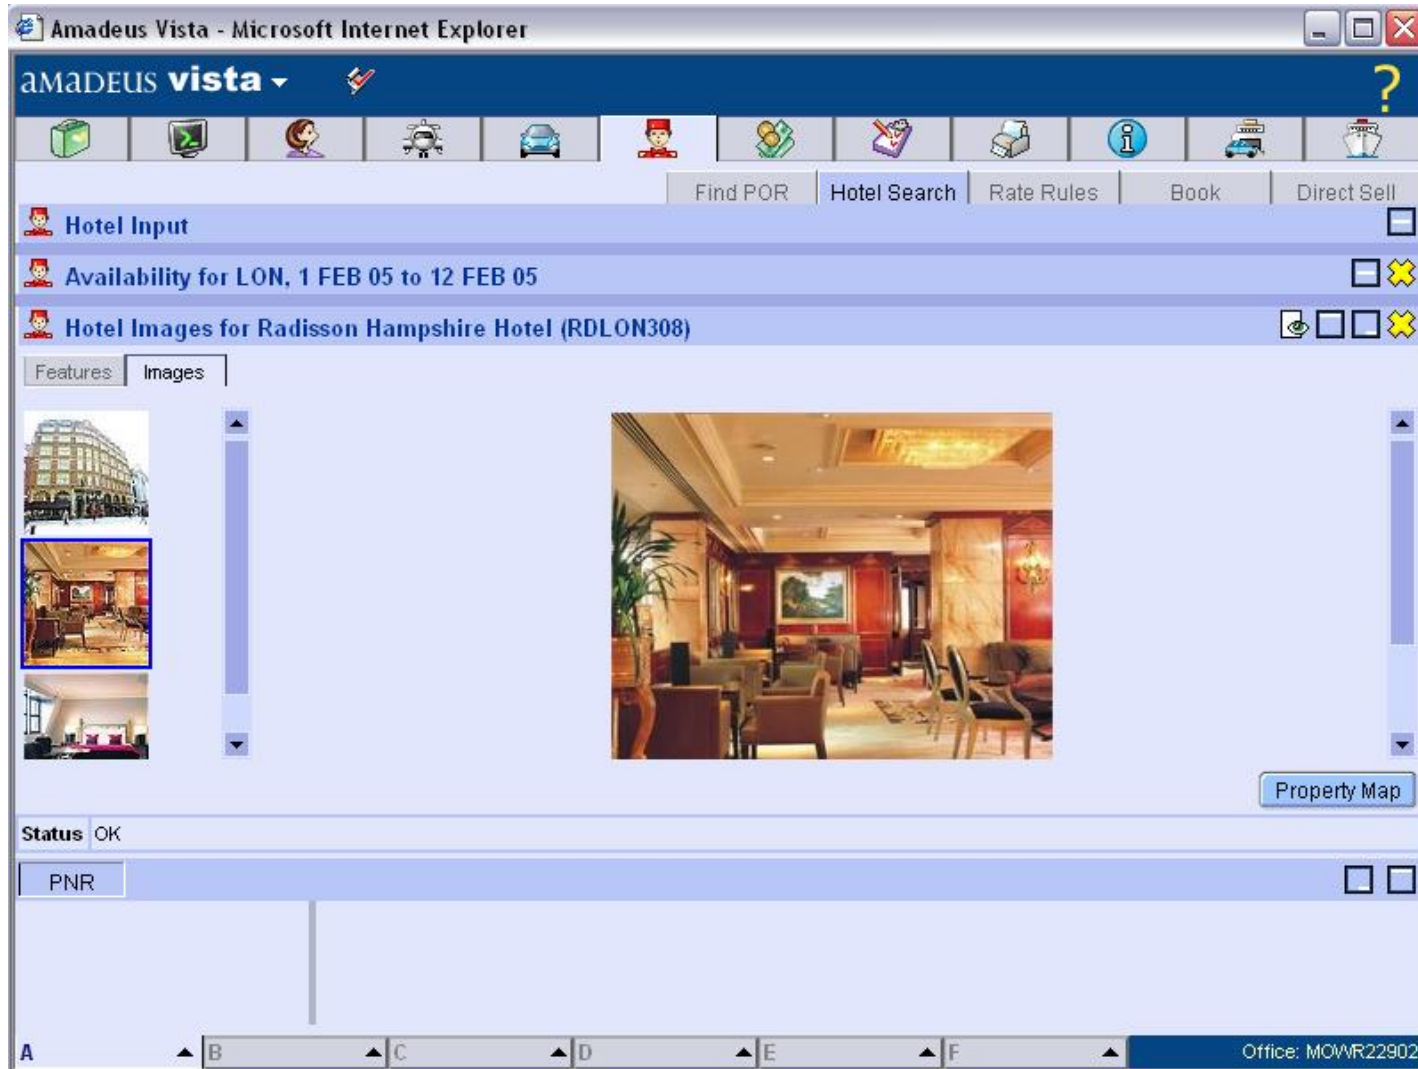

Збільшення продажу не авіаційних сегментів

- ➔ Можливість перегляду фотографій готелів та їх відправлення по електронній пошті :